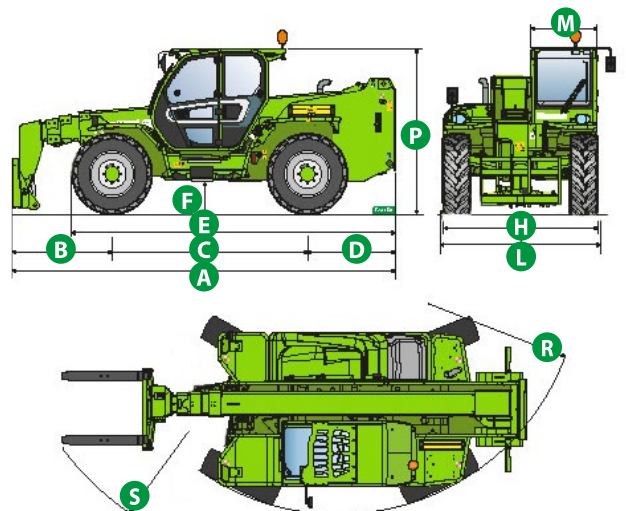

# PANORAMIC P72.10 EE

PERFORMANCE AND FEATURES	P72.10 EE		
<b>PERFORMANCE</b>			
Total unladen weight (kg)	11300		
Maximum capacity (kg)	7200		
Lifting height (m)	9,2		
Maximum reach (m)	5,2		
Maximum operating height (m)	6		
Maximum operating reach (m)	1,5		
Capacity at maximum height (kg)	2750		
Capacity at maximum reach (kg)	1800		
Lateral boom movement (mm)	± 250		
Tilting correction (%)	± 8		
Boom sections	2		
<b>POWERTRAIN</b>			
Turbo motor	Kubota V3800		
Displacement/cylinders	3800/4		
Engine Power (kW/HP)	74/100		
Anti-pollution technology	TIER 3, STAGE IIIA		
Reversible fan	-		
Maximum speed (km/h)	40		
Fuel tank (l)	140		
AdBlue tank (l)	-		
Hydrostatic transmission	● - 2V		
EPD	-		
Axles	Drop portal		
Reduction hub	RR700		
Machine brakes	Dry discs		
Automatic parking brake	●		
<b>HYDRAULIC</b>			
Hydraulic pump	LS		
Flow rate/pressure (l/min – bar)	104 - 250		
Hydraulic tank	100		
Hydraulic outlet at the top of the boom	●		
Rear hydraulic outlets	○		
<b>CAB</b>			
Cab configuration	ECO		
ASCS	Complet		
FOPS LIV II cab	●		
ROPS cab	●		
Cab commands	Electronic joystick		
Tilting Cab	-		
Reverse shuttle	Dual reverse		
<b>CONFIGURATION</b>			
Cab suspension	-		
Boom suspension	-		
Suspension on axles	-		
Work headlights on cab	●		
Sun blind	●		
Tac-lock	●		
Provision for a platform	○		
Two floating forks	●		
Inching-Control	●		
Four-wheel drive	●		
Four-wheel steering	●		
Three steering modes	●		
Standard tyres	400/70-24		
Optional tyres	-		
Stabilisers	-		
Turret rotation	-		
Type approval as an agricultural tractor	-		
Approval with PNEUMATIC braking	-		
Approval with HYDRAULIC braking	-		
PTO	-		
3-point linkage	-		

## LOAD CHARTS

## DIMENSIONS

	P72.10 EE		
A (mm)	5480		
B (mm)	1255		
C (mm)	2920		
D (mm)	1304		
E (mm)	4815		
F (mm)	450		
H (mm)	2240		
L (mm)	-		
M (mm)	1010		
P (mm)	2500		
R (mm)	3970		
S (mm)	4990		

Hire enquirers