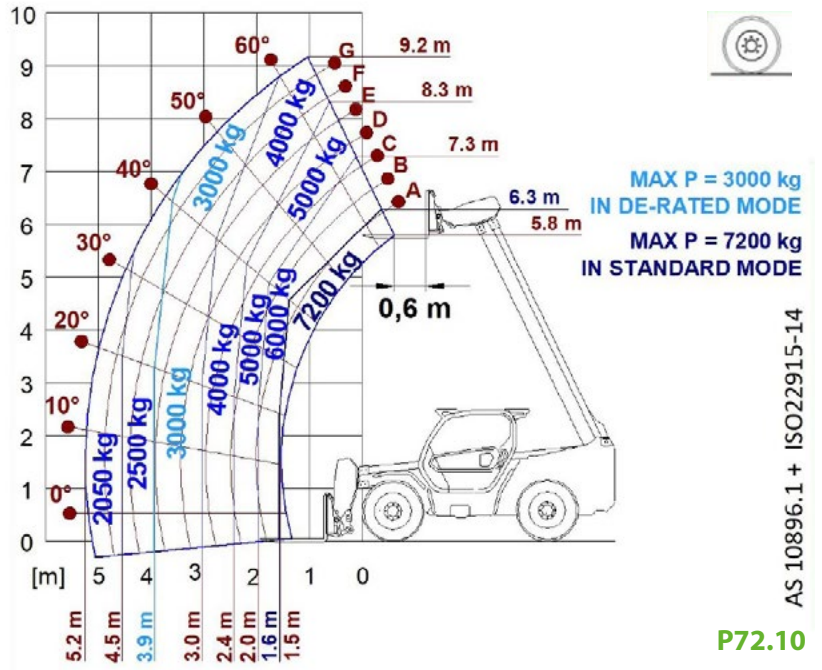

# PANORAMIC P72.10 EE

PERFORMANCE AND FEATURES	P72.10 EE		
<b>PERFORMANCE</b>			
Total unladen weight (kg)	11300		
Maximum capacity (kg)	7200		
Lifting height (m)	9,2		
Maximum reach (m)	5,2		
Maximum operating height (m)	6		
Maximum operating reach (m)	1,5		
Capacity at maximum height (kg)	2750		
Capacity at maximum reach (kg)	1800		
Lateral boom movement (mm)	± 250		
Tilting correction (%)	± 8		
Boom sections	2		
<b>POWERTRAIN</b>			
Turbo motor	Kubota V3800		
Displacement/cylinders	3800/4		
Engine Power (kW/HP)	74/100		
Anti-pollution technology	TIER 3, STAGE IIIA		
Reversible fan	-		
Maximum speed (km/h)	40		
Fuel tank (l)	140		
AdBlue tank (l)	-		
Hydrostatic transmission	● - 2V		
EPD	-		
Axles	Drop portal		
Reduction hub	RR700		
Machine brakes	Dry discs		
Automatic parking brake	●		
<b>HYDRAULIC</b>			
Hydraulic pump	LS		
Flow rate/pressure (l/min – bar)	104 - 250		
Hydraulic tank	100		
Hydraulic outlet at the top of the boom	●		
Rear hydraulic outlets	○		
<b>CAB</b>			
Cab configuration	ECO		
ASCS	Complet		
FOPS LIV II cab	●		
ROPS cab	●		
Cab commands	Electronic joystick		
Tilting Cab	-		
Reverse shuttle	Dual reverse		
<b>CONFIGURATION</b>			
Cab suspension	-		
Boom suspension	-		
Suspension on axles	-		
Work headlights on cab	●		
Sun blind	●		
Tac-lock	●		
Provision for a platform	○		
Two floating forks	●		
Inching-Control	●		
Four-wheel drive	●		
Four-wheel steering	●		
Three steering modes	●		
Standard tyres	400/70-24		
Optional tyres	-		
Stabilisers	-		
Turret rotation	-		
Type approval as an agricultural tractor	-		
Approval with PNEUMATIC braking	-		
Approval with HYDRAULIC braking	-		
PTO	-		
3-point linkage	-		

## LOAD CHARTS

## DIMENSIONS

	P72.10 EE		
A (mm)	5480		
B (mm)	1255		
C (mm)	2920		
D (mm)	1304		
E (mm)	4815		
F (mm)	450		
H (mm)	2240		
L (mm)	-		
M (mm)	1010		
P (mm)	2500		
R (mm)	3970		
S (mm)	4990		

Hire enquirers